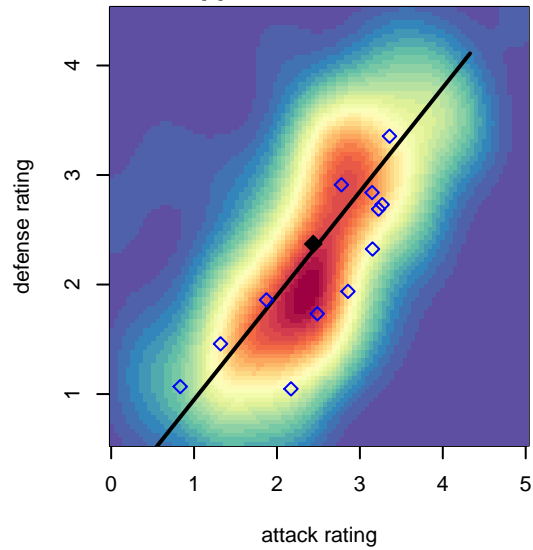

MRFC Blue G02

Mount Rainier FC
 Bonney Lake, WA
 G02 total strength=1494
 attack=11.44 defense=10.7
 fall league = PSPL WSPL U16
 notes= Hanbidge 2016

alt names used:
 MRFC G02 Heather
 MRFC G02 Heather
 MRFC G02 Heather
 MRFC G02 Heather

Venues played:
 2017 Skagit Firecracker Div. 2 U16
 2017 Sounders FC Cup GU16 Gold
 2017 Mt Hood Challenge U16 Gold
 2017 PSPL WSPL U16

MRFC Blue G02
 Dots are actual minus expected GF (blue circles) and GA (red triangles).
 Blue line is smoothed change in attack strength. Red is smoothed change in defense strength.

**attack and defense variance (black dot)
relative to other teams
and top 10 in region**

**attack and defense rating
relative to others at age
and all opponents in last 13 months**

Performance relative to 13 month average