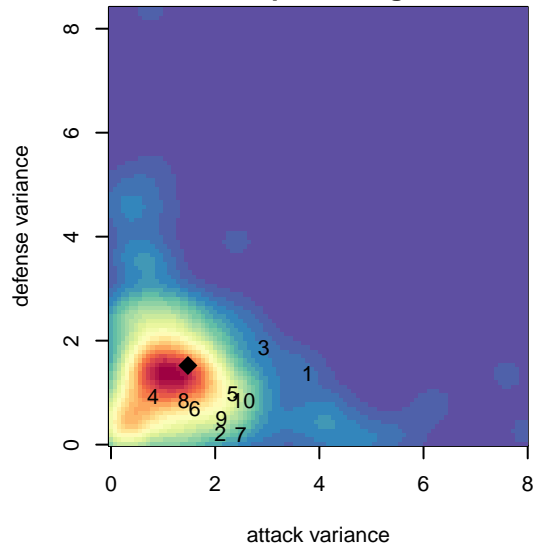

MRFC Blue G02

Mount Rainier FC
 Bonney Lake, WA
 G02 total strength=1494
 attack=11.44 defense=10.7
 fall league = PSPL WSPL U16
 notes= Hanbidge 2016

alt names used:
 MRFC G02 Heather
 MRFC G02 Heather
 MRFC G02 Heather
 MRFC G02 Heather

Venues played:
 2017 Skagit Firecracker Div. 2 U16
 2017 Sounders FC Cup GU16 Gold
 2017 Mt Hood Challenge U16 Gold
 2017 PSPL WSPL U16

MRFC Blue G02
 Dots are actual minus expected GF (blue circles) and GA (red triangles).
 Blue line is smoothed change in attack strength. Red is smoothed change in defense strength.

**attack and defense variance (black dot)
relative to other teams
and top 10 in region**

**attack and defense rating
relative to others at age
and all opponents in last 13 months**

Performance relative to 13 month average