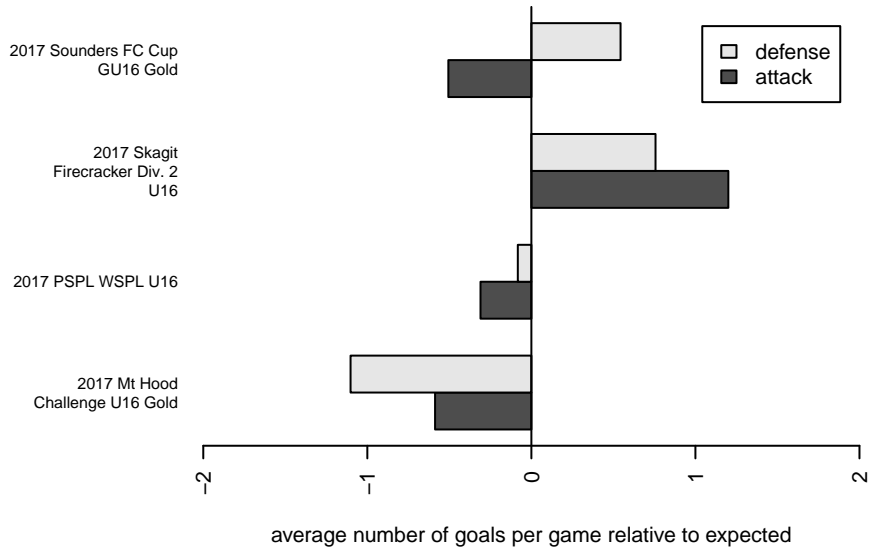

Venues played:
 2017 Skagit Firecracker Div. 2 U16
 2017 Sounders FC Cup GU16 Gold
 2017 Mt Hood Challenge U16 Gold
 2017 PSPL WSPL U16

MRFC Blue G02
 Dots are actual minus expected GF (blue circles) and GA (red triangles).
 Blue line is smoothed change in attack strength. Red is smoothed change in defense strength.

**attack and defense variance (black dot)
relative to other teams
and top 10 in region**

**attack and defense rating
relative to others at age
and all opponents in last 13 months**

Performance relative to 13 month average