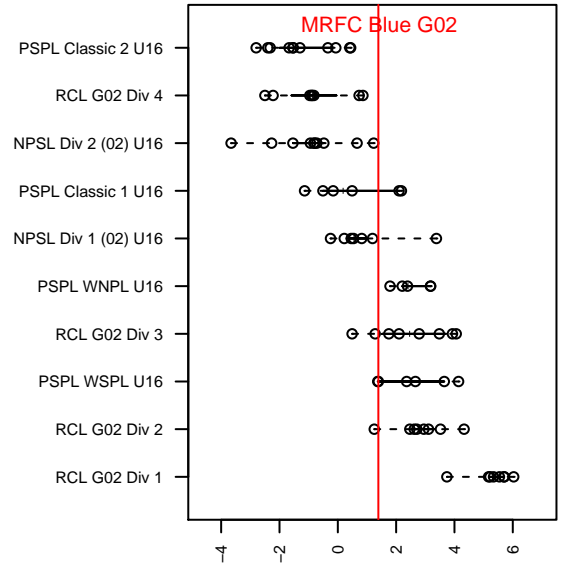

MRFC Blue G02

Mount Rainier FC
 Bonney Lake, WA
 G02 total strength=1494
 attack=11.44 defense=10.7
 fall league = PSPL WSPL U16
 notes= Hanbidge 2016

alt names used:
 MRFC G02 Heather
 MRFC G02 Heather
 MRFC G02 Heather
 MRFC G02 Heather

Venues played:
 2017 Skagit Firecracker Div. 2 U16
 2017 Sounders FC Cup GU16 Gold
 2017 Mt Hood Challenge U16 Gold
 2017 PSPL WSPL U16

MRFC Blue G02
 Dots are actual minus expected GF (blue circles) and GA (red triangles).
 Blue line is smoothed change in attack strength. Red is smoothed change in defense strength.

**attack and defense variance (black dot)
relative to other teams
and top 10 in region**

**attack and defense rating
relative to others at age
and all opponents in last 13 months**

Performance relative to 13 month average